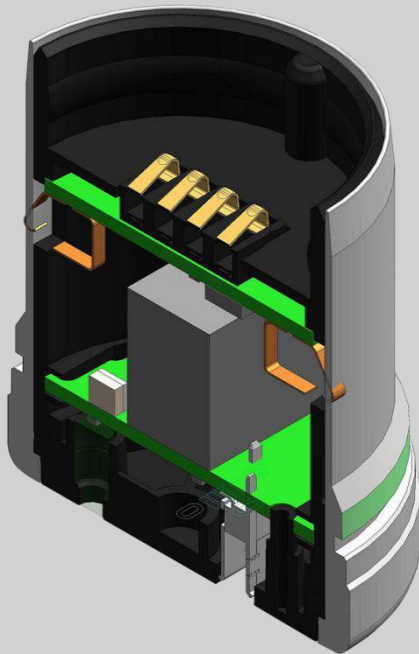

- ∴ Laptop or computer
- ∴ Medical approved E4 USB plug-in power supply
- ∴ Other USB chargers

USB

∴ HEINE BETA® 4 USB Rechargeable Handle

Performance Function Durability

Feature

Integrated, exclusive Galvanic Separation Module